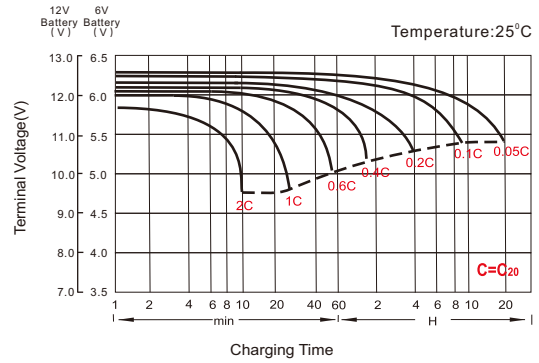

Float Charging Characteristics

Discharge Characteristics

Cycle Life in Relation to Depth of Discharge

Effect of Temperature on Long Term Float Life

IMPORTANT NOTE: The specifications presented herein are subject to revision without notice.