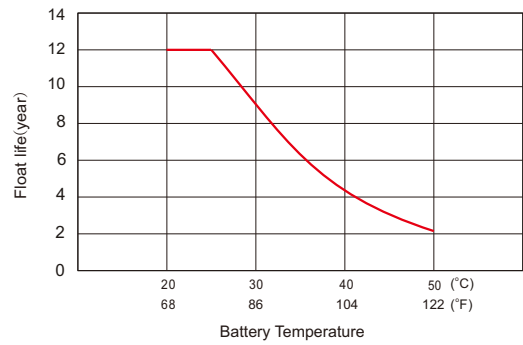

Float Charging Characteristics

Discharge Characteristics

Cycle Life in Relation to Depth of Discharge

Effect of Temperature on Long Term Float Life

IMPORTANT NOTE: The specifications presented herein are subject to revision without notice.