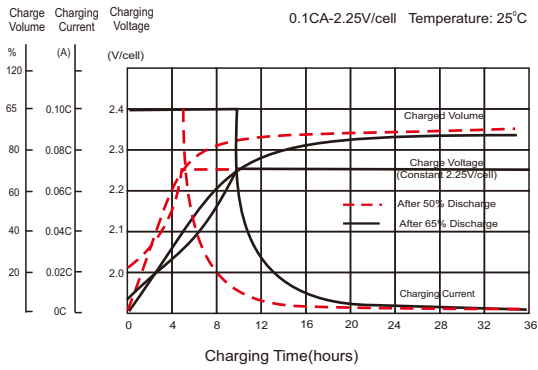

Float Charging Characteristics

Discharge Characteristics

Cycle Life in Relation to Depth of Discharge

Effect of Temperature on Long Term Float Life

IMPORTANT NOTE: The specifications presented herein are subject to revision without notice.