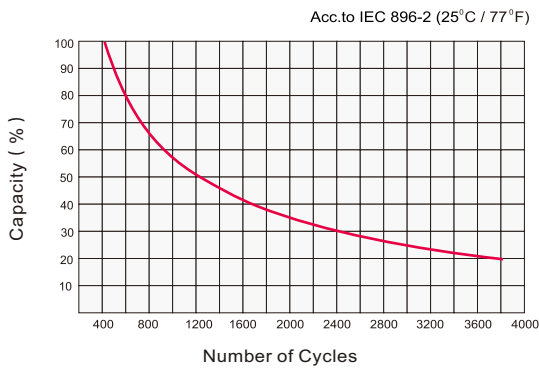

Float Charging Characteristics

Discharge Characteristics

Cycle Life in Relation to Depth of Discharge

Effect of Temperature on Long Term Float Life

IMPORTANT NOTE: The specifications presented herein are subject to revision without notice.